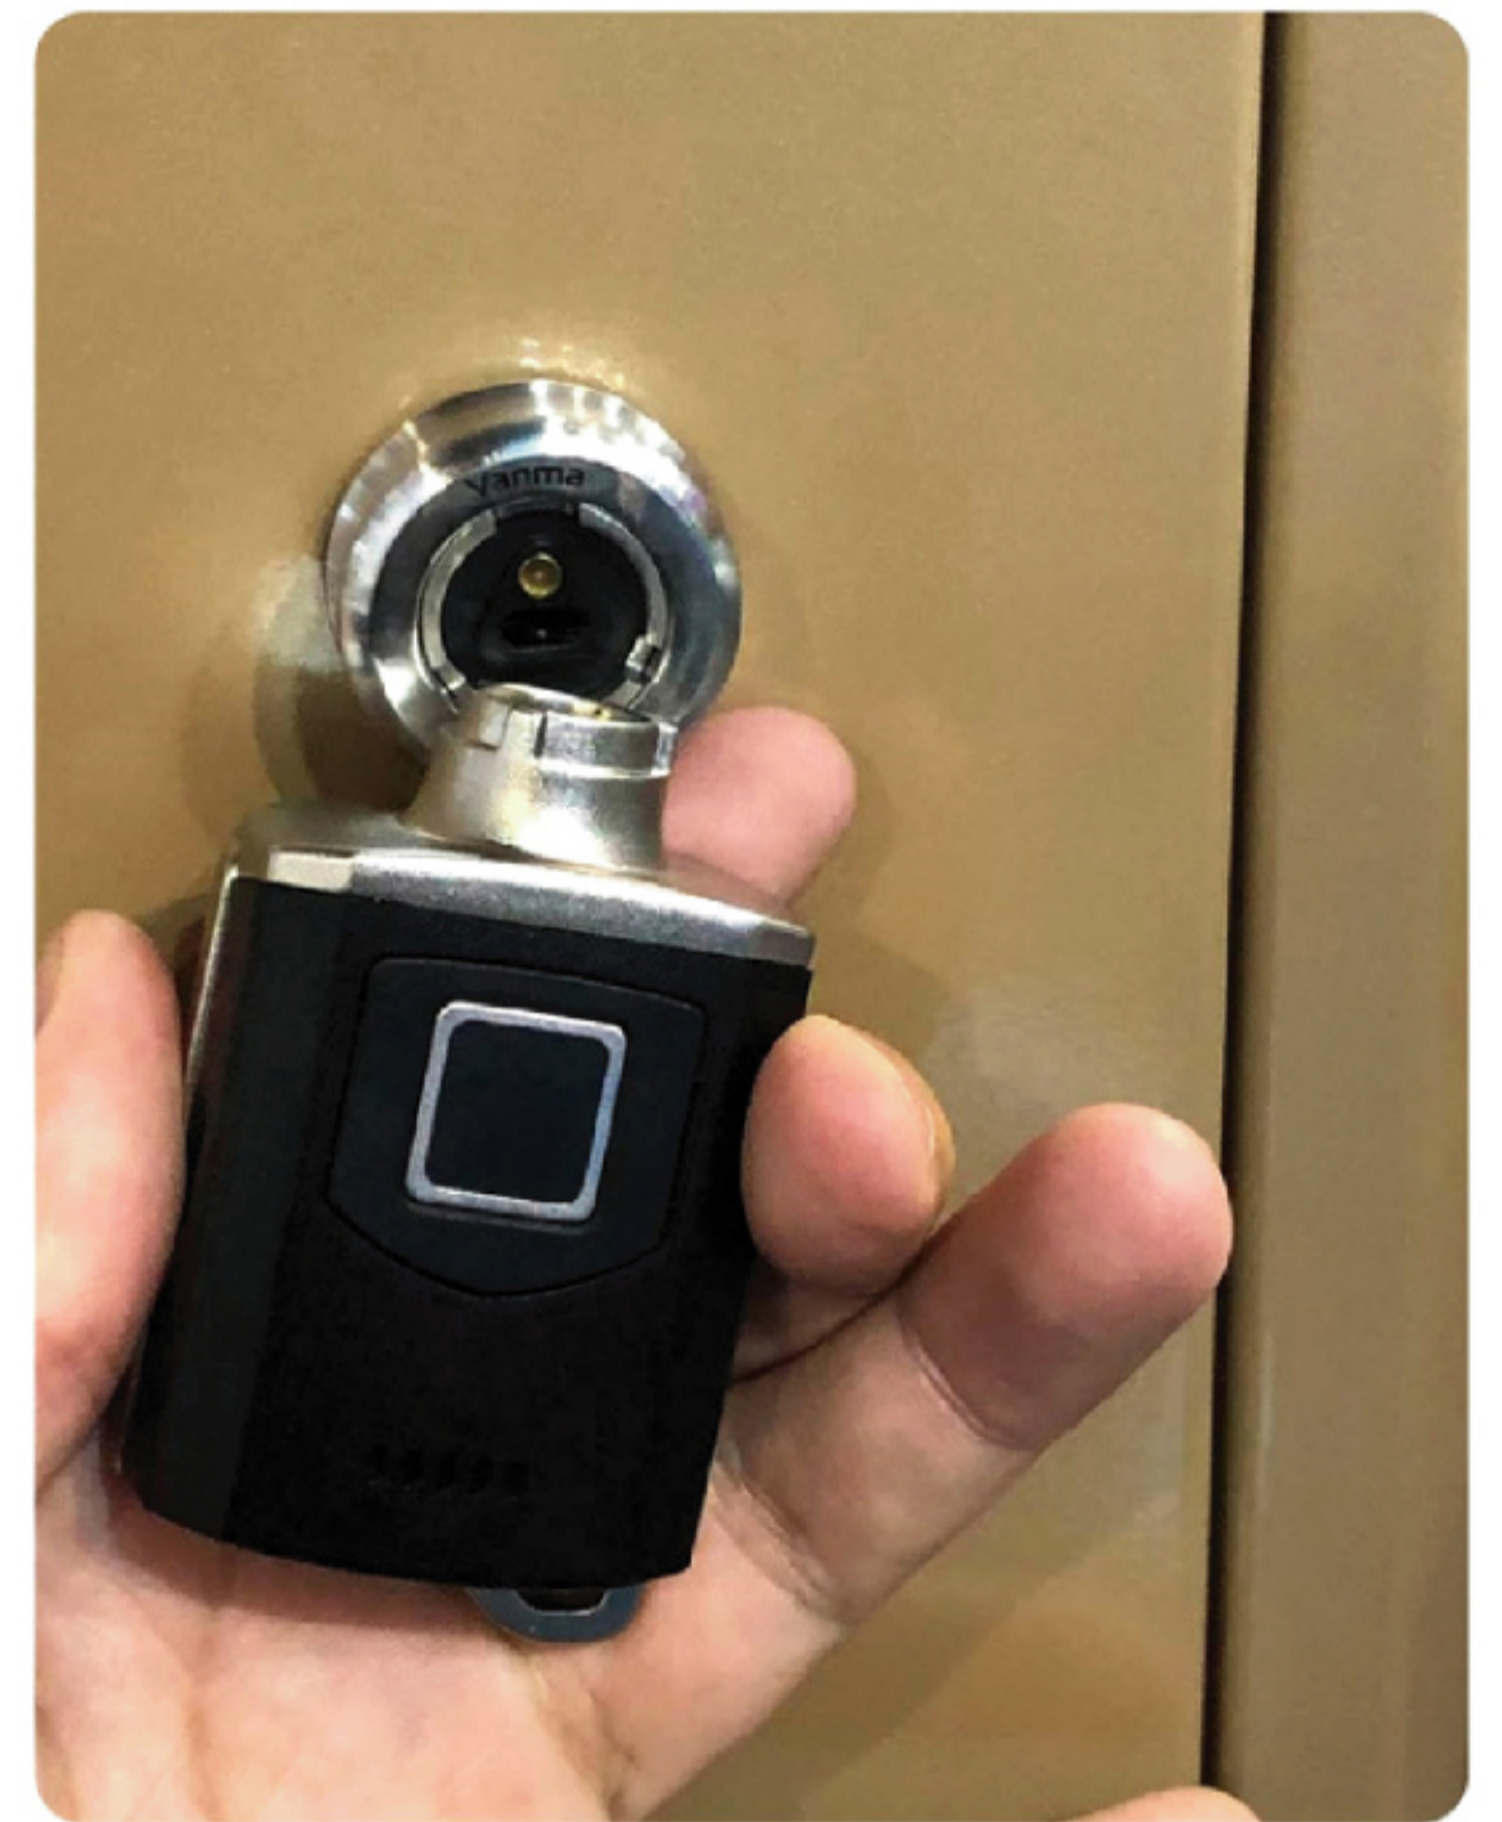

SMART FINGERPRINT KEY

CM-2000C-FK02/FBK02

Fingerprint/Bluetooth Communication/Voice Prompt

- Working Status: Voice + three color RGB light prompt
- Fingerprint Capacity: 100 groups
- Storage Capacity: 60000 pieces
- Battery Capacity: 600mAh (unlock 3000 times)
- Charging Time: 2 hours
- Communication Interface: Standard type-C
- Electrostatic Protection: 8KV Contact/15KV Non-contact
- Dimension: 68mm*42mm*23mm
- Working Environment: Temperature (- 20°C to 70°C)
- Humidity (20% to 97%)