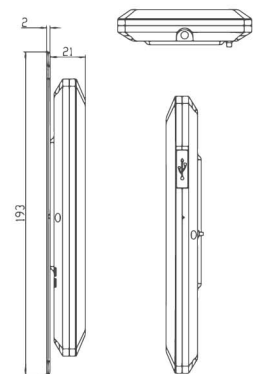

## SPECIFICATIONS

Model	Face AI CiF410
Display	3.97-inch IPS full-sight LCD touch screen
Display Resolution	800 x 480
Recognition accuracy	99.99% recognition accuracy (99.77% recognition rate under 1% false accept rate; 99.27% recognition rate under 0.1% false accept rate)
Recognition speed	<= 1 Seconds
Recognition distance	Live detection: 0.3-1.5m; Non-live: 0.3-3m
Live detection	Support
Mask Detection	Support
Face Capacity	10,000 pieces of face images
Fingerprint Capacity	No
Card Capacity	10,000
Card Reader	Standard EM & Mifare Card
Record	200,000 records
Operating system	Linux
CPU	Dual-core ARM Cortex-A7@ 900MHz
Storage capacity	512M RAM, 4GB ROM
Communication Mode	TCP/IP, 2.4G Wi-Fi
Interfaces	RS-232, Relay output, Wiegand input & output, Digital output, Type-A USB, Tamper switch
Protection level	IP42, indoor use only
Power supply	DC 12 V/2A
Operating temperature	-20°C~60°C
Working humidity	10%~90%
Power consumption	Max. 15 W
Equipment size	166 mm x 80 mm x 21 mm
Software Supported	HIP Easy Time (Local , Cloud)

Device Dimension (mm)

Support Dimension (mm)

ขอสงวนสิทธิ์ในการเปลี่ยนแปลงรายละเอียดทั้งหมดโดยไม่ต้องแจ้งให้ทราบล่วงหน้าโดย บริษัท เอช ไอ พี โกลบอล จำกัด.