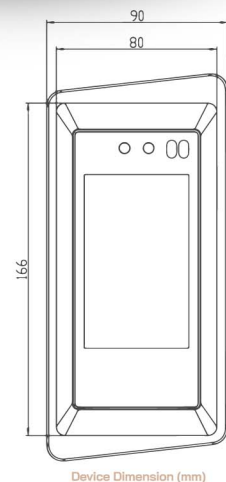

## SPECIFICATIONS

Model	Face AI CiF410
Display	3.97-inch IPS full-sight LCD touch screen
Display Resolution	800 x 480
Recognition accuracy	99.99% recognition accuracy (99.77% recognition rate under 1% false accept rate; 99.27% recognition rate under 0.1% false accept rate)
Recognition speed	<= 1 Seconds
Recognition distance	Live detection: 0.3-1.5m; Non-live: 0.3-3m
Live detection	Support
Mask Detection	Support
Face Capacity	10,000 pieces of face images
Fingerprint Capacity	No
Card Capacity	10,000
Card Reader	Standard EM & Mifare Card
Record	200,000 records
Operating system	Linux
CPU	Dual-core ARM Cortex-A7@ 900MHz
Storage capacity	512M RAM, 4GB ROM
Communication Mode	TCP/IP, 2.4G Wi-Fi
Interfaces	RS-232, Relay output, Wiegand input & output, Digital output, Type-A USB, Tamper switch
Protection level	IP42, indoor use only
Power supply	DC 12 V/2A
Operating temperature	-20°C~60°C
Working humidity	10%~90%
Power consumption	Max. 15 W
Equipment size	166 mm x 80 mm x 21 mm
Software Supported	HIP Easy Time (Local , Cloud)

Device Dimension (mm)

Support Dimension (mm)

ขอสงวนสิทธิ์ในการเปลี่ยนแปลงรายละเอียดทั้งหมดโดยไม่ต้องแจ้งให้ทราบล่วงหน้าโดย บริษัท เอช ไอ พี โกลบอล จำกัด.