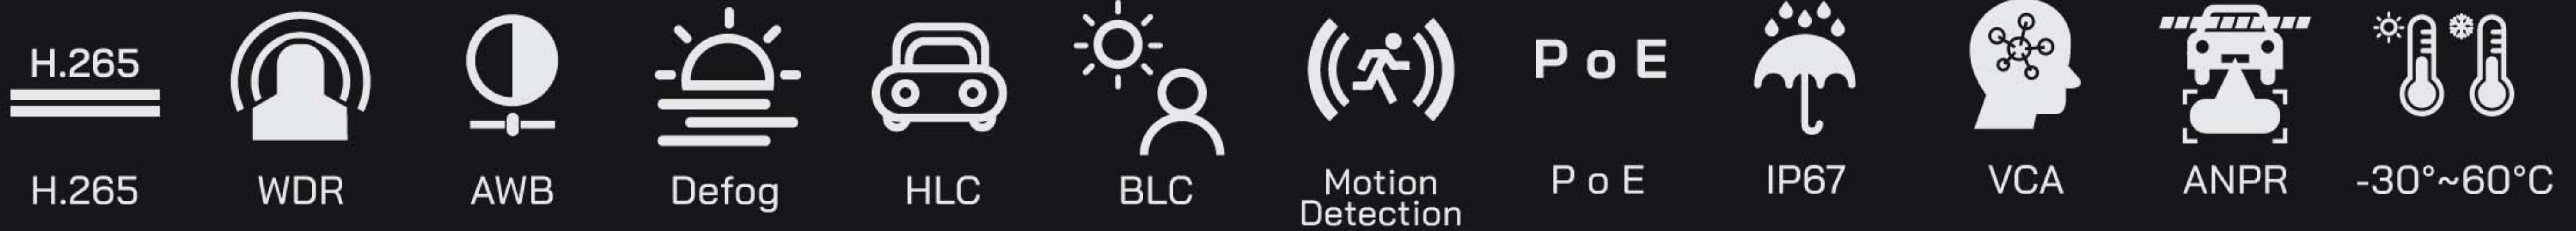

### Feature

- Starlight
- 2MP ( 1920 × 1080 ) @30fps
- Support smart H.265/H.264 coding
- ICR auto switch, true day/night
- Up to 100m IR night view distance; motorized zoom lens
- 3D DNR, true WDR, HLC, BLC and ROI coding
- Built-in micro SD card slot, up to 256GB
- 1CH audio input; 1CH audio output
- 1CH alarm input; 1CH alarm output
- DC12V/PoE power supply
- Support three streams
- IP67
- Support mobile surveillance by smart phones with iOS and Android OS
- Intelligent analytics: video abnormality (video blur detection, video cast detection, scene change), license plate recognition

## DIMENSIONS