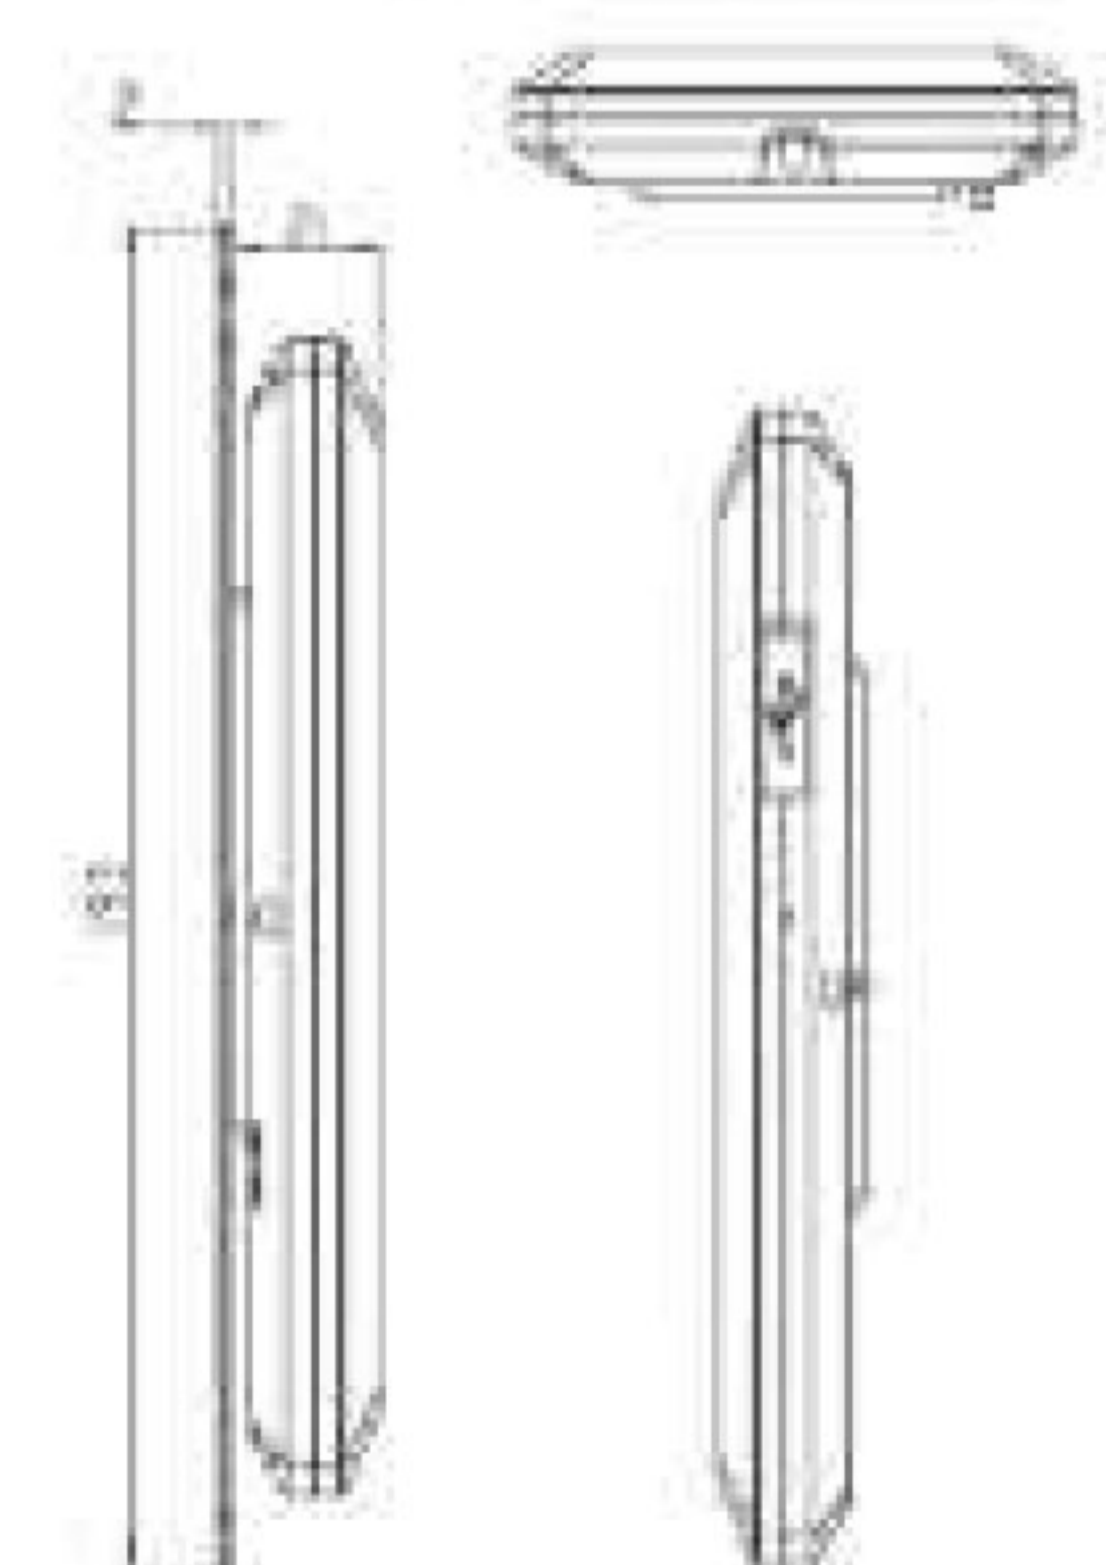

SPECIFICATIONS

Model	Face AI CiF410
Display	3.97-inch IPS full-sight LCD touch screen
Display Resolution	800 x 480
Recognition accuracy	99.99% recognition accuracy (99.77% recognition rate under 1% false accept rate; 99.27% recognition rate under 0.1% false accept rate)
Recognition speed	<= 1 Seconds
Recognition distance	Live detection: 0.3-1.5m; Non-live: 0.3-3m
Live detection	Support
Mask Detection	Support
Face Capacity	10,000 pieces of face images
Fingerprint Capacity	No
Card Capacity	10,000
Card Reader	Standard EM & Mifare Card
Record	200,000 records
Operating system	Linux
CPU	Dual-core ARM Cortex-A7@ 900MHz
Storage capacity	512M RAM, 4GB ROM
Communication Mode	TCP/IP, 2.4G Wi-Fi
Interfaces	RS-232, Relay output, Wiegand input & output, Digital output, Type-A USB, Tamper switch
Protection level	IP42, Indoor use only
Power supply	DC 12 V/2A
Operating temperature	-20°C~60°C
Working humidity	10%~90%
Power consumption	Max. 15 W
Equipment size	166 mm x 80 mm x 21 mm
Software Supported	HIP Easy Time (Local , Cloud)