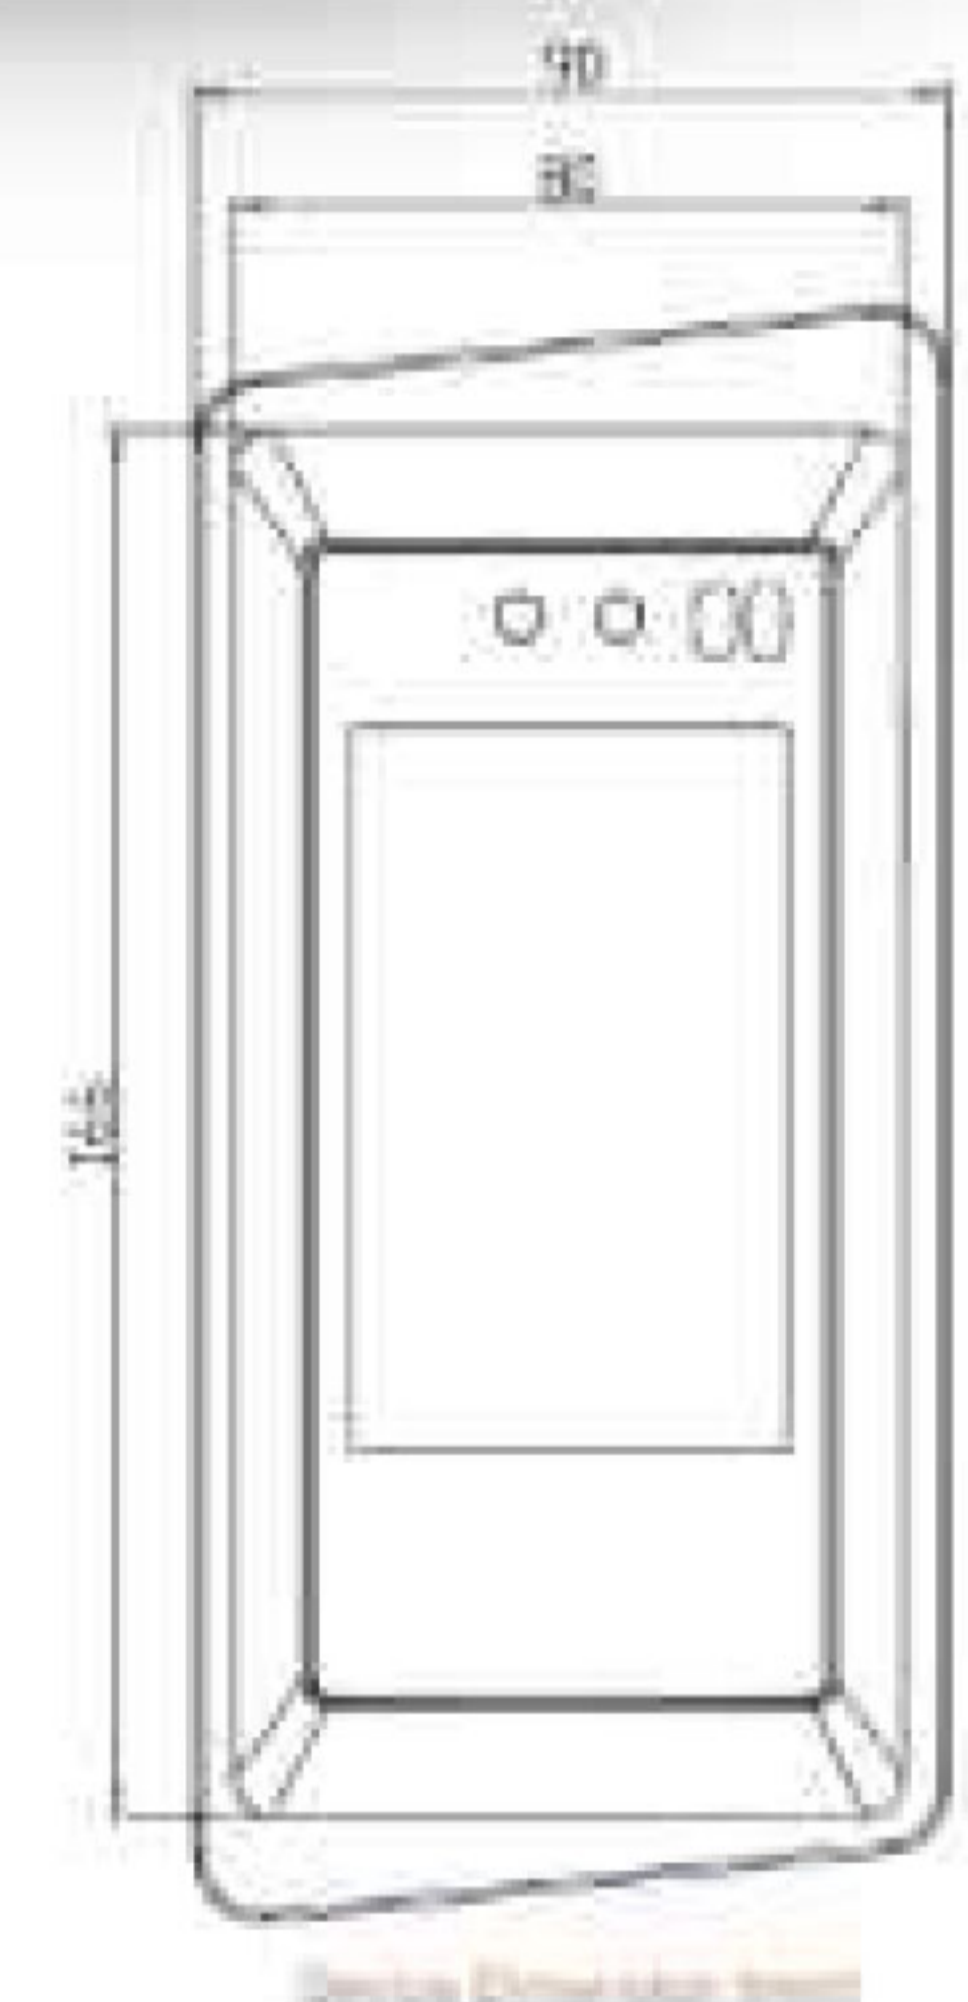

SPECIFICATIONS

Model	Face AI CiF410
Display	3.97-inch IPS full-sight LCD touch screen
Display Resolution	800 x 480
Recognition accuracy	99.99% recognition accuracy (99.77% recognition rate under 1% false accept rate; 99.27% recognition rate under 0.1% false accept rate)
Recognition speed	<= 1 Seconds
Recognition distance	Live detection: 0.3-1.5m; Non-live: 0.3-3m
Live detection	Support
Mask Detection	Support
Face Capacity	10,000 pieces of face images
Fingerprint Capacity	No
Card Capacity	10,000
Card Reader	Standard EM & Mifare Card
Record	200,000 records
Operating system	Linux
CPU	Dual-core ARM Cortex-A7@ 900MHz
Storage capacity	512M RAM, 4GB ROM
Communication Mode	TCP/IP, 2.4G Wi-Fi
Interfaces	RS-232, Relay output, Wiegand input & output, Digital output, Type-A USB, Tamper switch
Protection level	IP42, Indoor use only
Power supply	DC 12 V/2A
Operating temperature	-20°C~60°C
Working humidity	10%~90%
Power consumption	Max. 15 W
Equipment size	166 mm x 80 mm x 21 mm
Software Supported	HIP Easy Time (Local , Cloud)