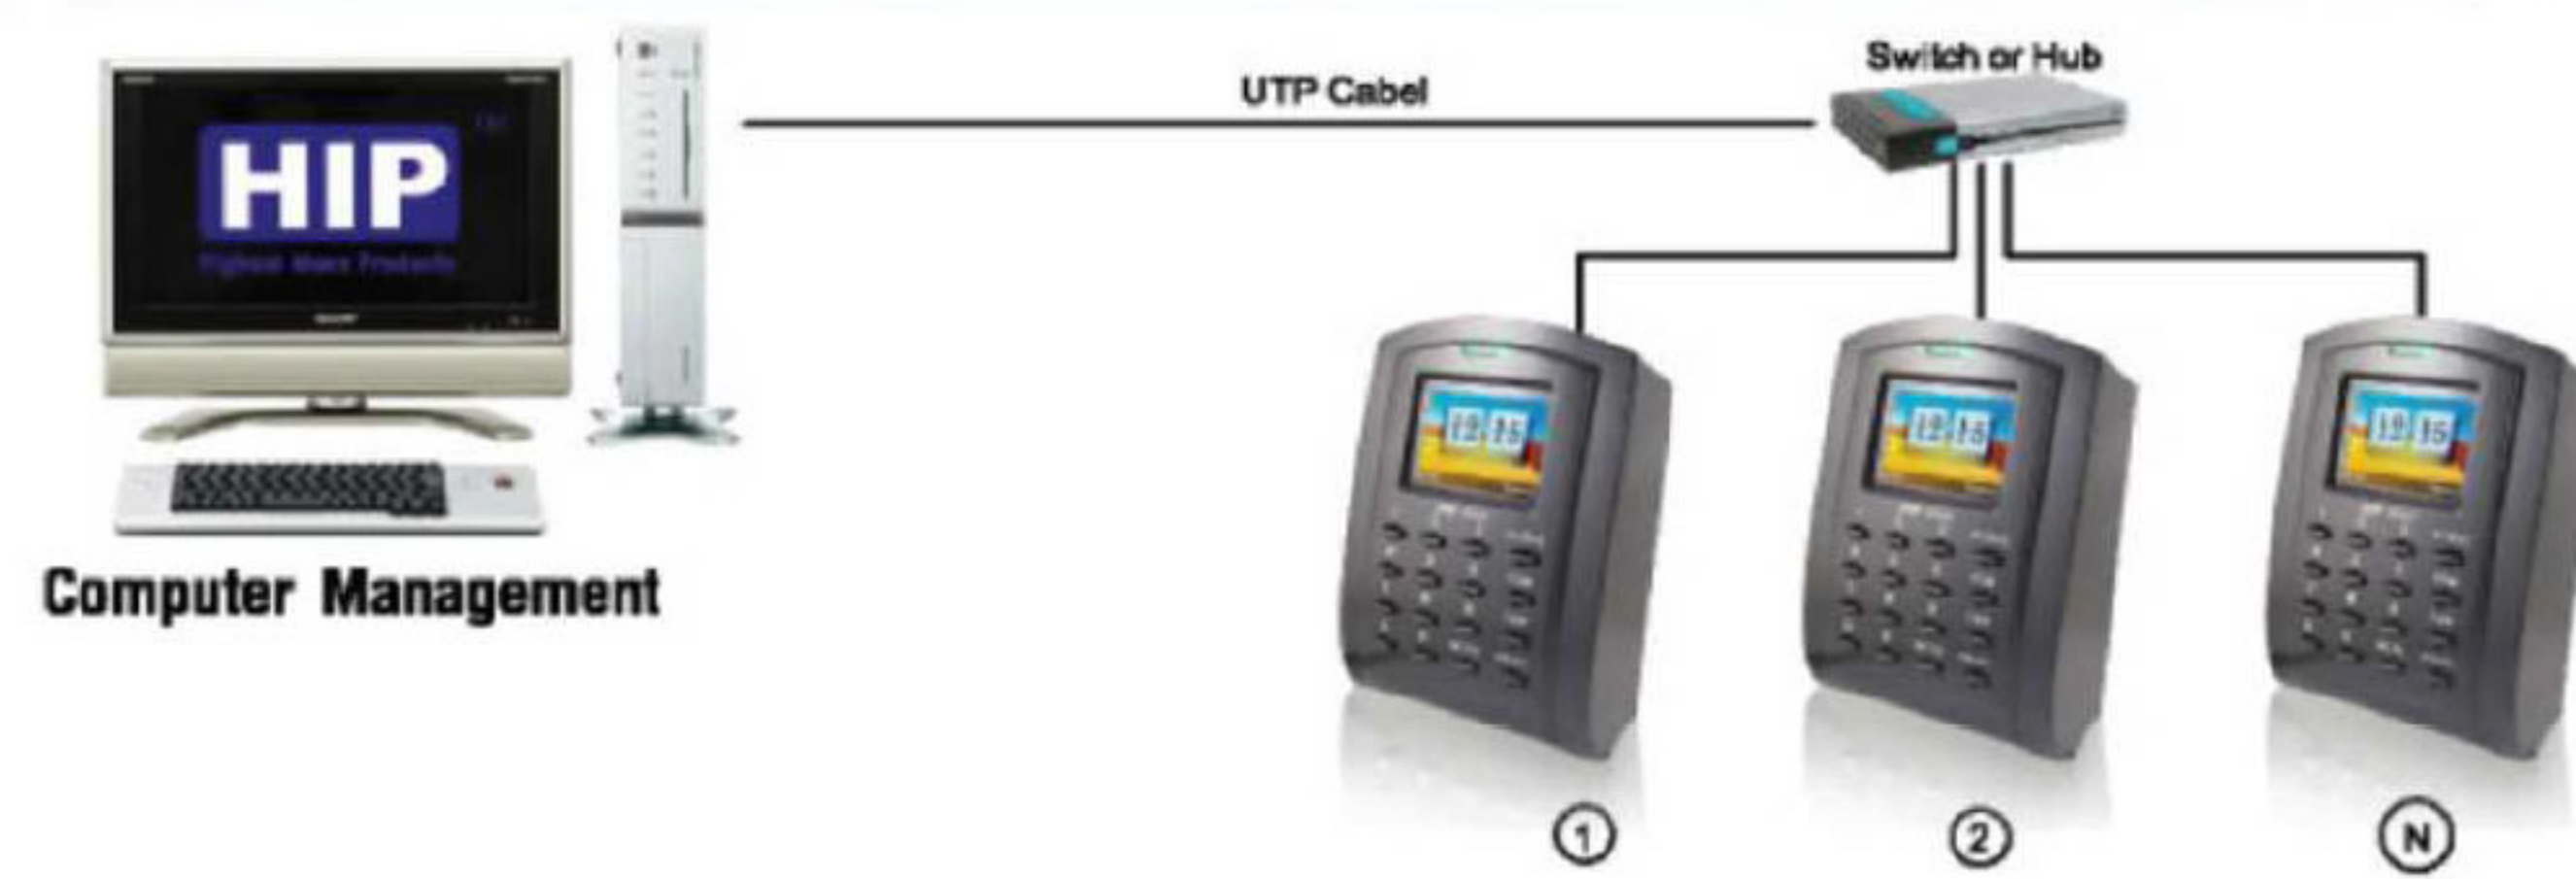

HIP Access Control

THE BEST
SECURITY SOLUTION

Ci100S

Standalone Card Time Attendance and Access Control System

Ci100S

Standalone Card Time Attendance and Access Control System

เครื่องควบคุมการเปิด-ปิดประตูด้วยบัตร โดยที่ทำงานในระบบ Standalone รองรับบัตรได้ 50,000 ใบ

- ▶ Standalone Access Control,
- ▶ 2.8" TFT Graphic Interface
- ▶ 50,000 Card
- ▶ 160,000 Record
- ▶ Password / Card / Card+Password
- ▶ TCP/IP, USB Link, U disk download, Wiegand in/out, RS485
- ▶ Mifare Card 13.56 MHz

Installation Diagram Standalone

Connection Type Access Control System

Connection Type Network Protocol TCP/IP

Connection Type Series RS485

TECHNICAL SPECIFICATION

Screen(Byte)	2.8" TFT Graphic Interface
Resolution	320x240
Fingerprint Capacity	No
Record Capacity	160,000 Record
Identification Time	<=0.5s
Identification Mode	Password / Card / Card+Password
Authentication Mode	"1:N"
Communication Protocols	TCP/IP, USB Link, U disk download, Wiegand in/out,RS485
Frequency	Mifare Card 13.56 MHz
Other Function	Access control, Door bell, Tamper Alarm, Schedule, Bell (ตั้งที่เครื่อง)
Operating Environment	"Operating Temp : -10 °C ~ +60 °C, Humidity(RH) : 20%~80%"
Power	DC12V 1A.
"Language"	English,Thai(Other)
Size	370(L)*260(W)*525(H) mm