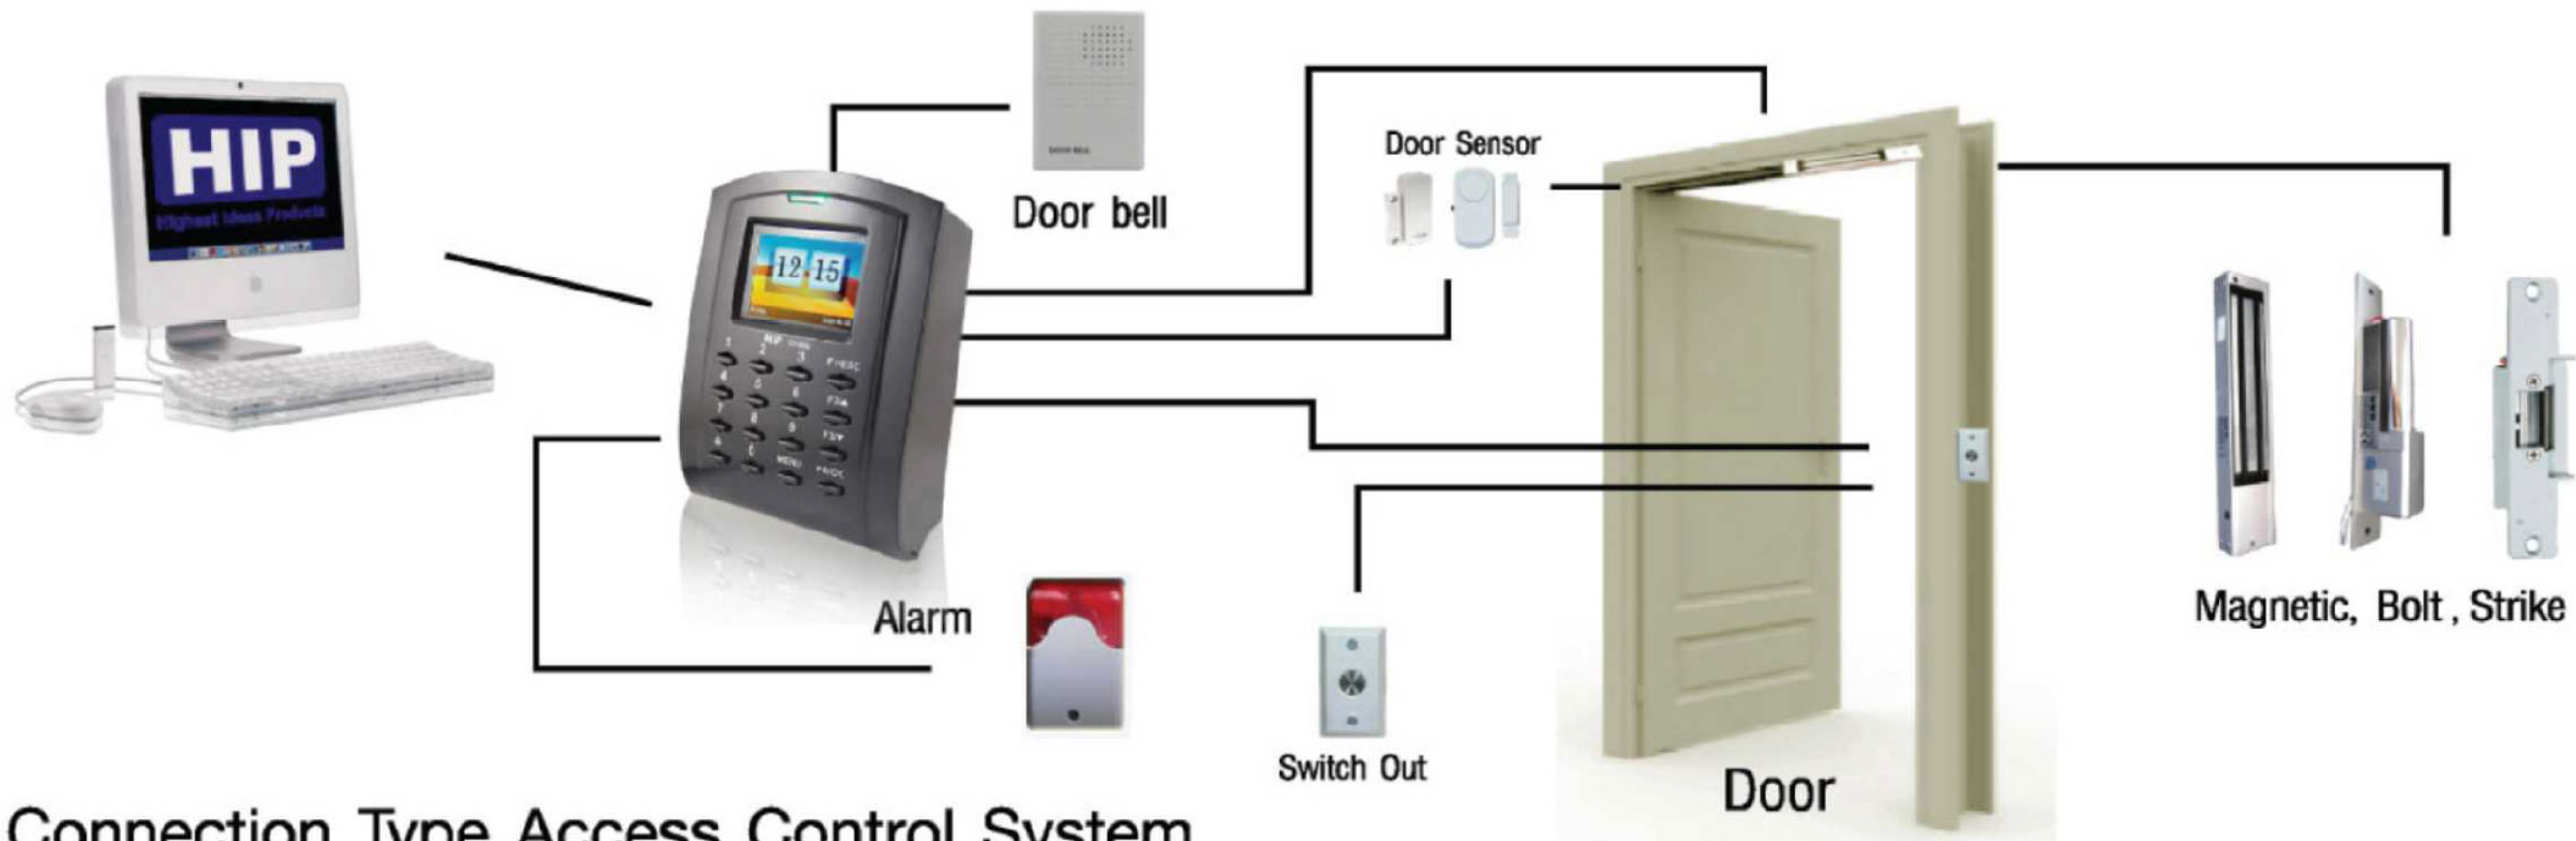

HIP Access Control

THE BEST
SECURITY SOLUTION

Ci100S

Standalone Card Time Attendance and Access Control System

Ci100S

Standalone Card Time Attendance and Access Control System

เครื่องควบคุมการเปิด-ปิดประตูด้วยบัตร โดยที่ทำงานในระบบ Standalone รองรับบัตรได้ 50,000 ใบ

- ▶ Standalone Access Control,
- ▶ 2.8" TFT Graphic Interface
- ▶ 50,000 Card
- ▶ 160,000 Record
- ▶ Password / Card / Card+Password
- ▶ TCP/IP, USB Link, U disk download, Wiegand in/out, RS485
- ▶ Mifare Card 13.56 MHz

Installation Diagram Standalone

Connection Type Access Control System

Connection Type Network Protocol TCP/IP

Connection Type Series RS485

TECHNICAL SPECIFICATION

Screen(Byte)	2.8" TFT Graphic Interface
Resolution	320x240
Fingerprint Capacity	No
Record Capacity	160,000 Record
Identification Time	<=0.5s
Identification Mode	Password / Card / Card+Password
Authentication Mode	"1:N"
Communication Protocols	TCP/IP, USB Link, U disk download, Wiegand in/out,RS485
Frequency	Mifare Card 13.56 MHz
Other Function	Access control, Door bell, Tamper Alarm, Schedule, Bell (ตั้งที่เครื่อง)
Operating Environment	"Operating Temp : -10 °C ~ +60 °C, Humidity(RH) : 20%~80%"
Power	DC12V 1A.
"Language"	English,Thai(Other)
Size	370(L)*260(W)*525(H) mm