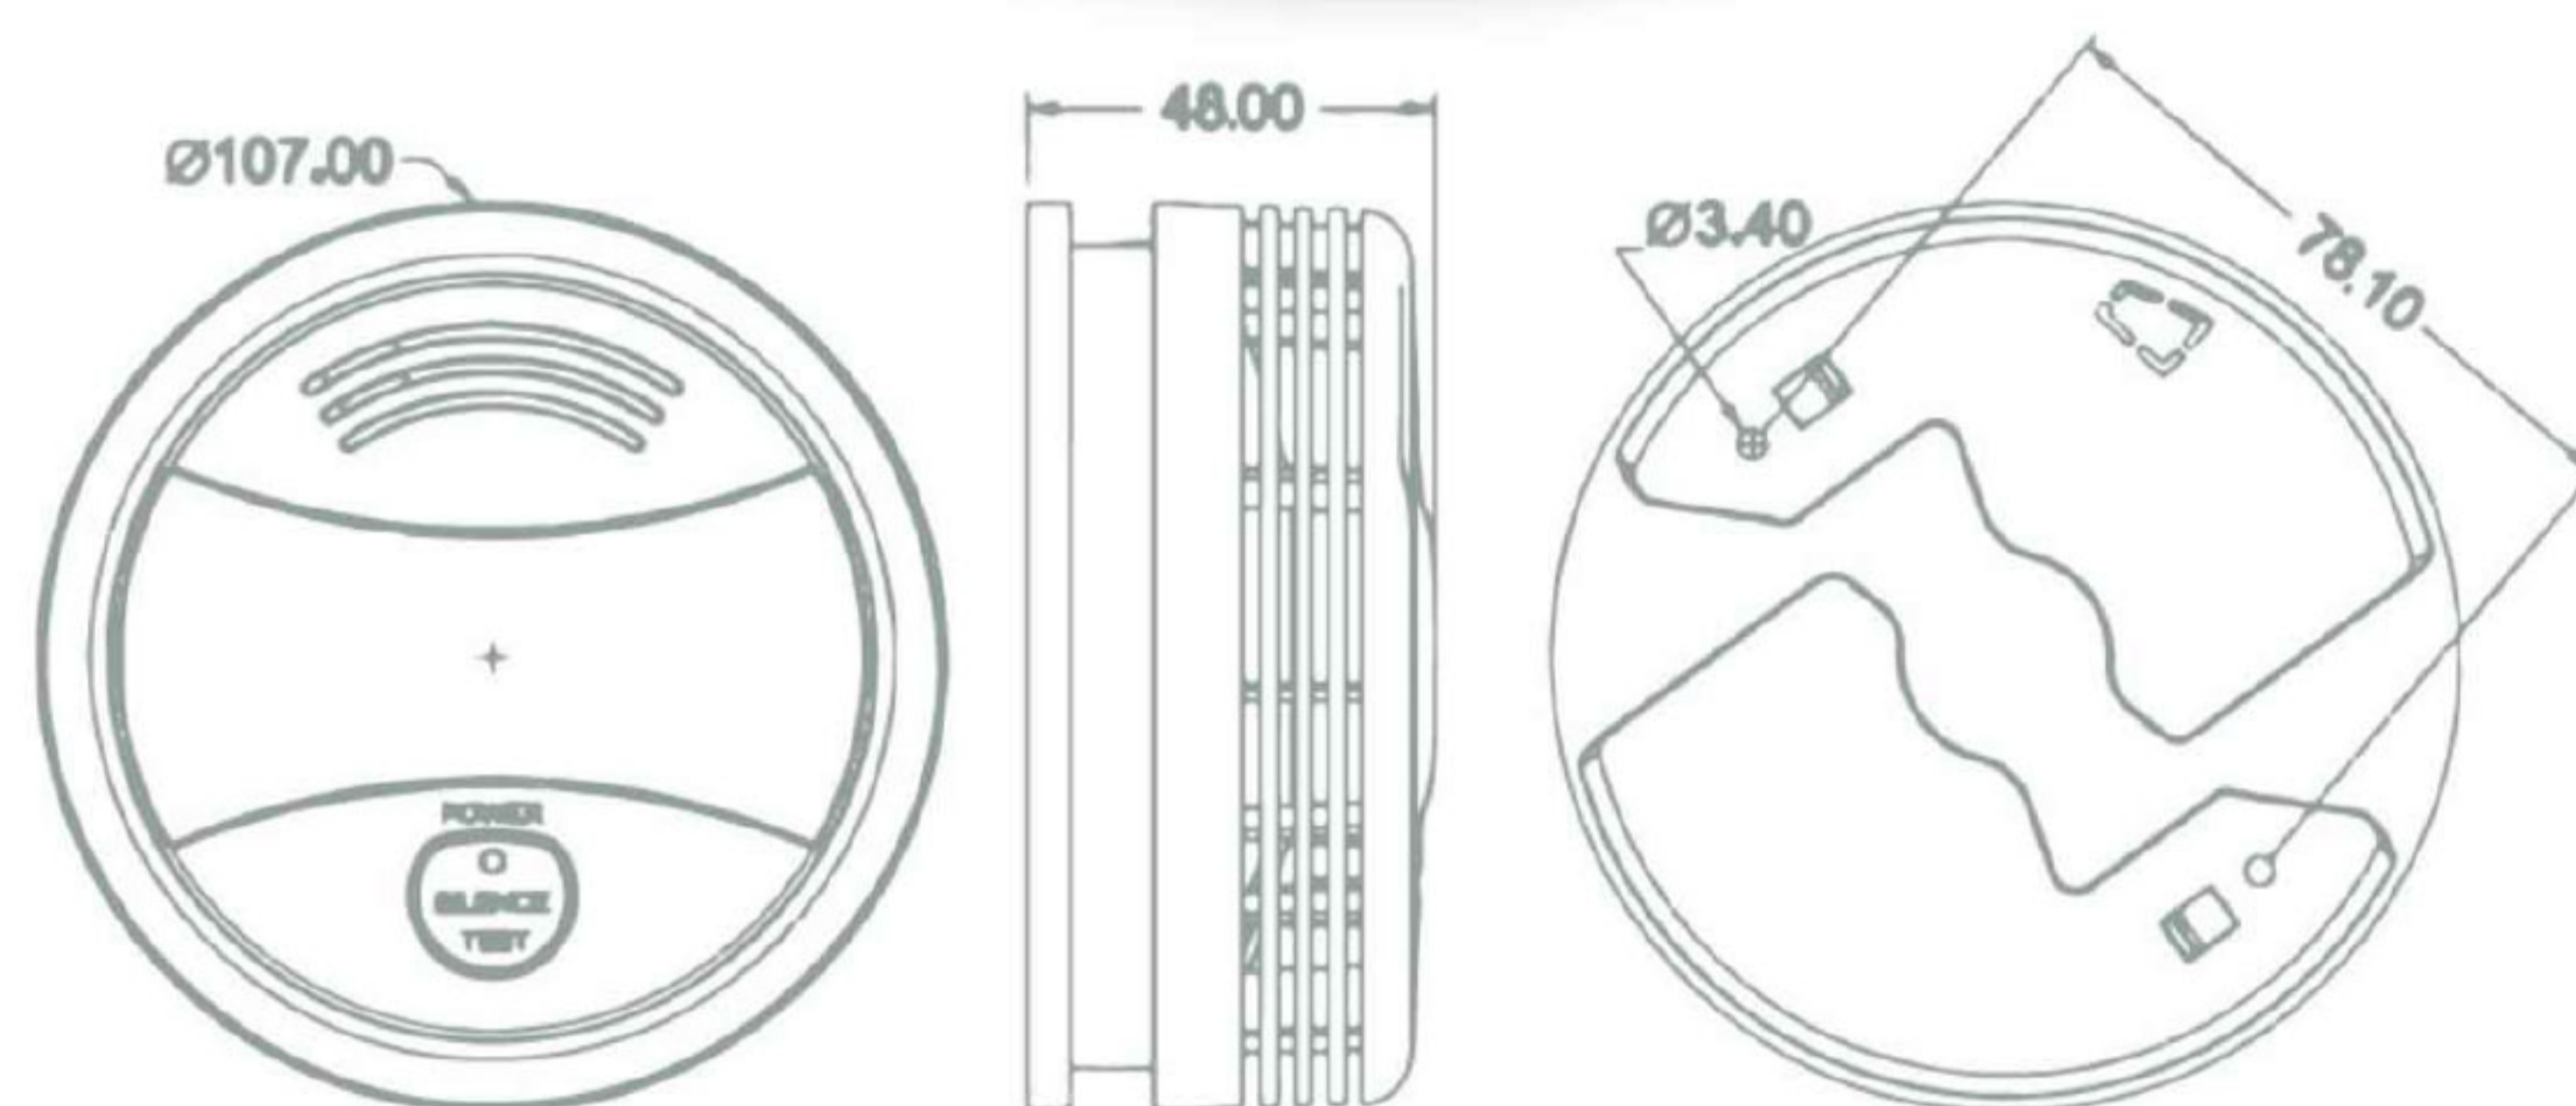

SPECIFICATIONS

- Power Supply 9V battery (6LR61)
- Static current <10uA
- Alarm current <100mA
- Alarm sound 80dB
- Low Battery Alert $\leq 7.0V \pm 0.2V$
- 2.4GHz WiFi wireless connection

Low Power Consumption 9V Battery (Not included)